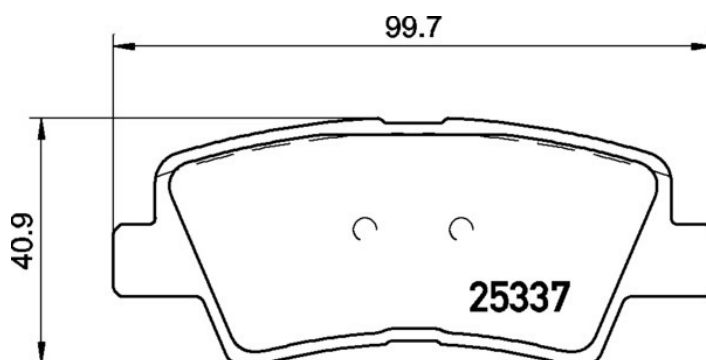

BRAKE PAD XTRA P 30 094X

The P 30 094X Xtra brake pad is synonymous with reliability

Brembo Xtra brake pads, developed to enhance the advantages of the Xtra and Max discs, are made using the special BRM X L01 compound which consists of more than 30 different components. Compared with the compound used for original-equivalent pads, the new solution assures a higher friction coefficient, which translates to more precise and stable braking, at both high and low temperatures. All this makes for greater driving comfort and improved pedal modularity, without compromising the product's mileage output.

- ✓ OE-equivalent
- ✓ Brembo quality
- ✓ ECE-R90 certificate
- ✓ Safety
- ✓ Performance
- ✓ Sports driving
- ✓ With accessories

Technical specifications

EAN code 8020584121658	Axle Rear	Thickness 16 mm
Width 100 mm	Height 41 mm	Braking system Akebono
Wear indicator Acoustic	WVA number 25337,25338,25339	Accessories With accessories