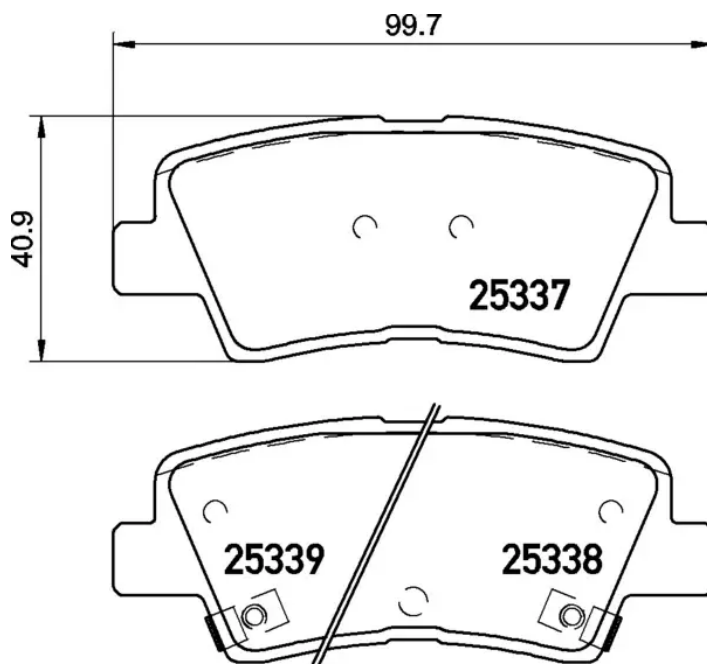

BRAKE PAD XTRA

P 30 094X

The P 30 094X Xtra brake pad is synonymous with reliability

Brembo Xtra brake pads, developed to enhance the advantages of the Xtra and Max discs, are made using the special BRM X L01 compound which consists of more than 30 different components. Compared with the compound used for original-equivalent pads, the new solution assures a higher friction coefficient, which translates to more precise and stable braking, at both high and low temperatures. All this makes for greater driving comfort and improved pedal modularity, without compromising the product's mileage output.

- ✓ OE-equivalent
- ✓ Brembo quality
- ✓ ECE-R90 certificate
- ✓ Safety
- ✓ Performance
- ✓ Sports driving
- ✓ With accessories

Technical specifications

EAN code 8020584121658	Axle Rear	Thickness 16 mm
Width 100 mm	Height 41 mm	Braking system Akebono
Wear indicator Acoustic	WVA number 25337,25338,25339	Accessories With accessories With anti-squeal shim