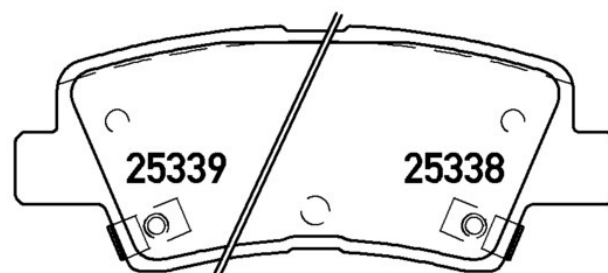

BRAKE PAD XTRA P 30 094X

The P 30 094X Xtra brake pad is synonymous with reliability

Brembo Xtra brake pads, developed to enhance the advantages of the Xtra and Max discs, are made using the special BRM X L01 compound which consists of more than 30 different components. Compared with the compound used for original-equivalent pads, the new solution assures a higher friction coefficient, which translates to more precise and stable braking, at both high and low temperatures. All this makes for greater driving comfort and improved pedal modularity, without compromising the product's mileage output.

- ✓ OE-equivalent
- ✓ Brembo quality
- ✓ ECE-R90 certificate
- ✓ Safety
- ✓ Performance
- ✓ Sports driving
- ✓ With accessories

Technical specifications

EAN code 8020584121658	Axle Rear	Thickness 16 mm
Width 100 mm	Height 41 mm	Braking system Akebono
Wear indicator Acoustic	WVA number 25337,25338,25339	Accessories With accessories