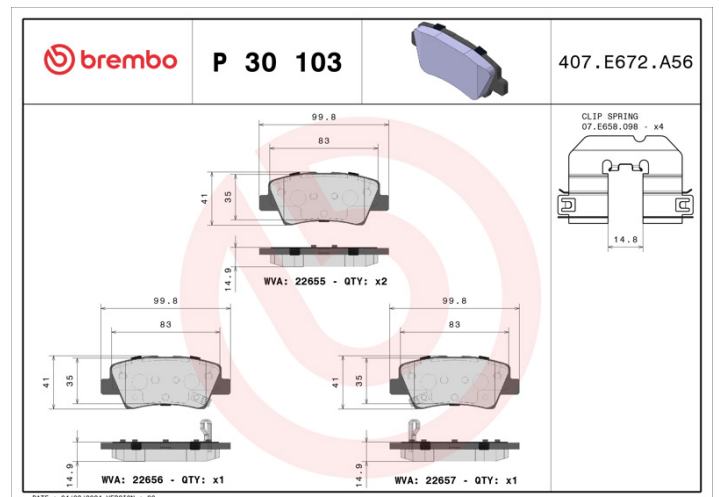

BRAKE PAD

P 30 103

The P 30 103 brake pad is synonymous with reliability

The Brembo brake pad guarantees ultimate safety when braking thanks to the use of more than 100 different compounds, designed according to the type of vehicle and use. Stopping distances reduced to a minimum, maximum driving comfort and silent operation are the most important features of Brembo materials. Brembo brake pads are supplied together with an extensive range of accessories and assembly kits for professional-standard installation.

- ✓ OE-equivalent
- ✓ Brembo quality
- ✓ ECE-R90 certificate
- ✓ Safety
- ✓ Performance
- ✓ Comfort
- ✓ With accessories

Technical specifications

EAN code 8020584069998	Axle Rear	Thickness 15 mm
Width 100 mm	Height 41 mm	Braking system Akebono
Wear indicator Acoustic	WVA number 22655,22656,22657	Accessories With accessories With anti-squeal shim