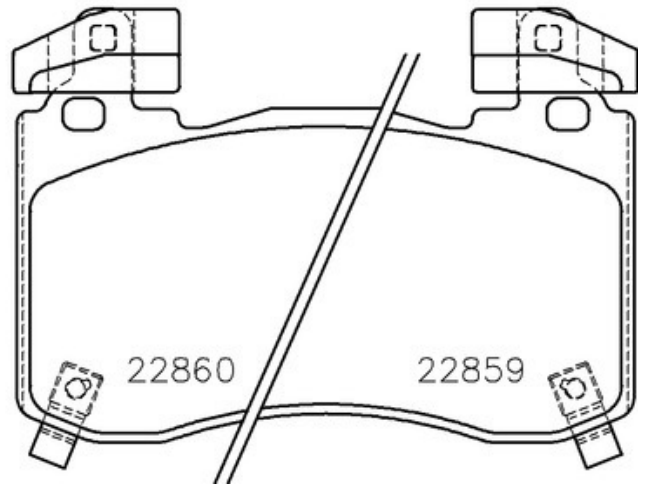

- ✓ OE-equivalent
- ✓ Brembo quality
- ✓ ECE-R90 certificate
- ✓ Safety
- ✓ Performance
- ✓ Comfort
- ✓ With accessories

Technical specifications

EAN code
8020584116500

Thickness
17 mm

Width
131 mm

Height
91 mm

Braking system
Brembo

Wear indicator
Acoustic

WVA number
22858,22859,22860

Accessories
With accessories
With anti-squeal
shim
With
counterweights

COMPATIBLE OE PART NUMBERS

58101J5A51	GENESIS
58101J5A50	KIA
58101J5A51	KIA
58101J5A55	KIA