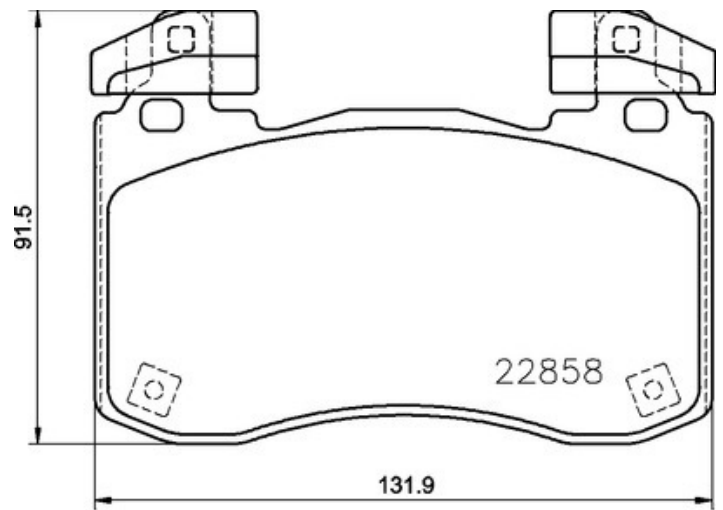

## Technical specifications

EAN code	Axle	Thickness
8020584116500	Front	17 mm
Width	Height	Braking system
131 mm	91 mm	Brembo
Wear indicator	WVA number	Accessories
Acoustic	22860,22858,22859	With counterweights With accessories With anti-squeal shim