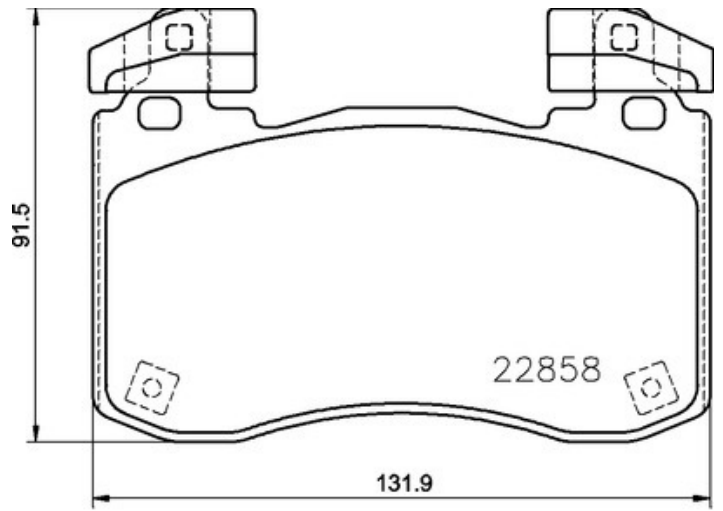

Technical specifications

EAN code
8020584116500

Thickness
17 mm

Width
131 mm

Height
91 mm

Braking system
Brembo

Wear indicator
Acoustic

WVA number
22858,22859,22860

Accessories
With accessories
With anti-squeal
shim
With
counterweights

COMPATIBLE OE PART NUMBERS

58101J5A51	GENESIS
58101J5A50	KIA
58101J5A51	KIA
58101J5A55	KIA