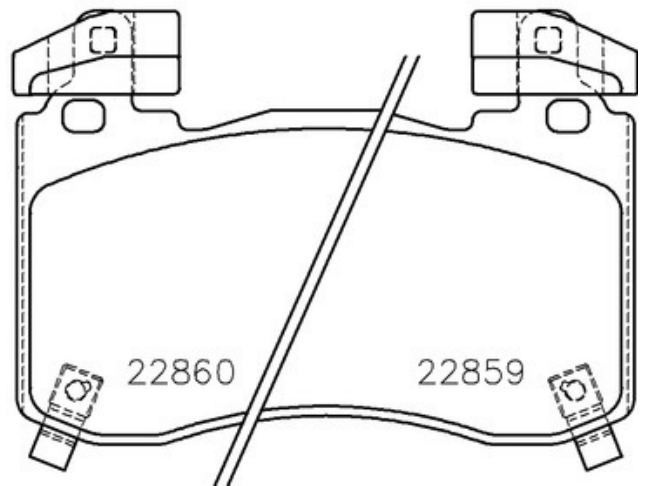

# BRAKE PAD

## Technical specifications

EAN code	Axle	Thickness
8020584116500	Front	17 mm
Width	Height	Braking system
131 mm	91 mm	Brembo
Wear indicator	WVA number	Accessories
Acoustic	22860,22858,22859	With counterweights With accessories With anti-squeal shim