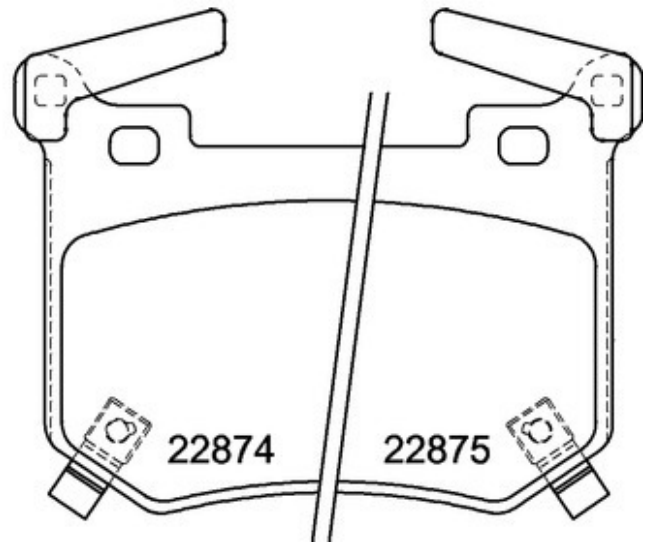

# BRAKE PAD

## P 30 124

**The P 30 124 brake pad is synonymous with reliability**

The Brembo brake pad guarantees ultimate safety when braking thanks to the use of more than 100 different compounds, designed according to the type of vehicle and use. Stopping distances reduced to a minimum, maximum driving comfort and silent operation are the most important features of Brembo materials. Brembo brake pads are supplied together with an extensive range of accessories and assembly kits for professional-standard installation.

## Technical specifications

EAN code	Axle	Thickness
8020584119211	Rear	15 mm
Width	Height	Braking system
113 mm	91 mm	Brembo
Wear indicator	WVA number	Accessories
Acoustic	22873,22875,22874	With anti-squeal shim With accessories With counterweights