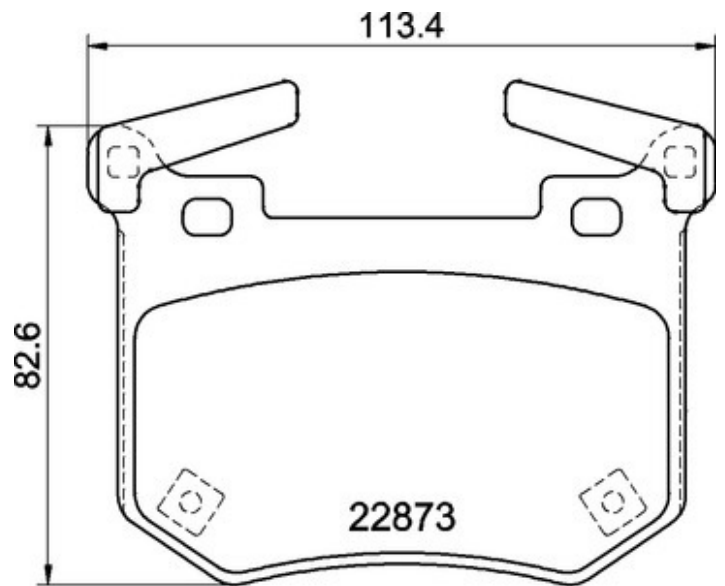

## Technical specifications

EAN code	Axle	Thickness
8020584119211	Rear	15 mm
Width	Height	Braking system
113 mm	91 mm	Brembo
Wear indicator	WVA number	Accessories
Acoustic	22873,22875,22874	With anti-squeal shim With accessories With counterweights