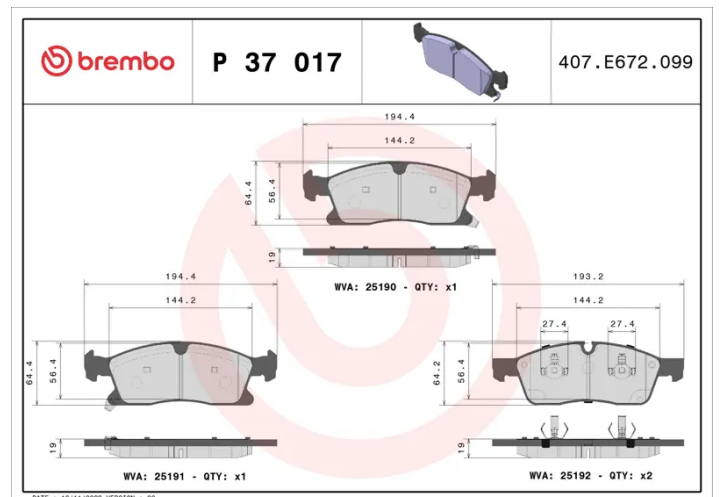

BRAKE PAD

P 37 017

The P 37 017 brake pad is synonymous with reliability

The Brembo brake pad guarantees ultimate safety when braking thanks to the use of more than 100 different compounds, designed according to the type of vehicle and use. Stopping distances reduced to a minimum, maximum driving comfort and silent operation are the most important features of Brembo materials. Brembo brake pads are supplied together with an extensive range of accessories and assembly kits for professional-standard installation.

- ✓ OE-equivalent
- ✓ Brembo quality
- ✓ ECE-R90 certificate
- ✓ Safety
- ✓ Performance
- ✓ Comfort
- ✓ With accessories

Technical specifications

EAN code 8020584109540	Axle Front	Thickness 19 mm
Width 193 mm	Height 64 mm	Braking system Teves
Wear indicator Acoustic	WVA number 25190,25191,25192	Accessories With accessories With anti-squeal shim With piston clip