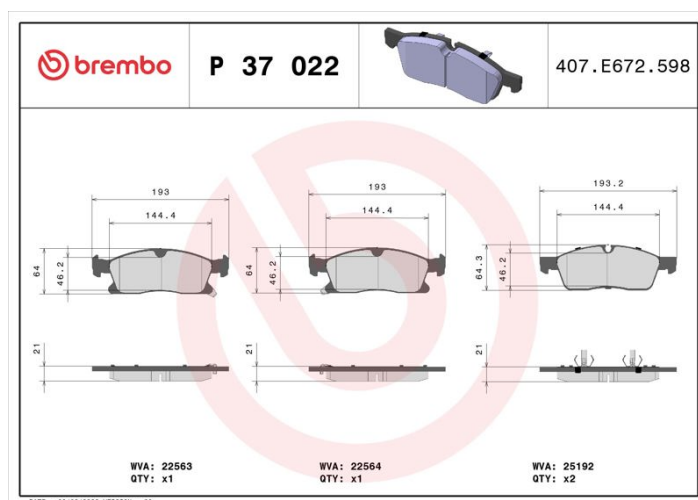

BRAKE PAD

P 37 022

The P 37 022 brake pad is synonymous with reliability

The Brembo brake pad guarantees ultimate safety when braking thanks to the use of more than 100 different compounds, designed according to the type of vehicle and use. Stopping distances reduced to a minimum, maximum driving comfort and silent operation are the most important features of Brembo materials. Brembo brake pads are supplied together with an extensive range of accessories and assembly kits for professional-standard installation.

- ✓ OE-equivalent
- ✓ Brembo quality
- ✓ ECE-R90 certificate
- ✓ Safety
- ✓ Performance
- ✓ Comfort

Technical specifications

EAN code 8020584084069	Axle Front	Thickness 21 mm
Width 193 mm	Height 64 mm	Braking system TRW
Wear indicator Acoustic	WVA number 22563,22564,25192	Accessories With piston clip