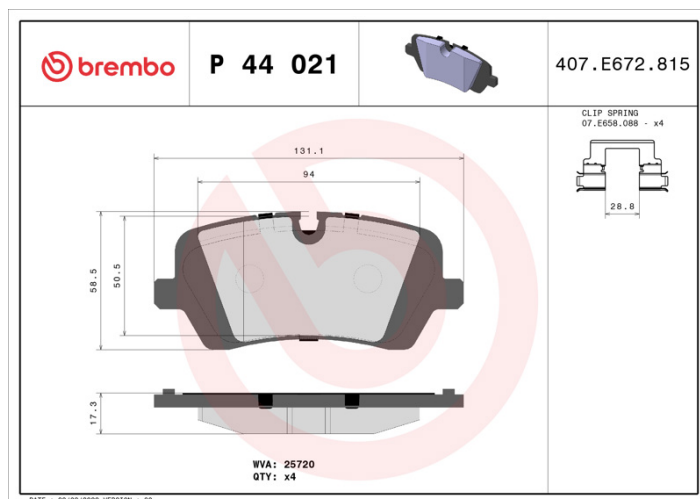

### Technical specifications

EAN code <b>8020584103197</b>	Axle <b>Rear</b>	Thickness <b>17 mm</b>
Width <b>131 mm</b>	Height <b>58 mm</b>	Braking system <b>TRW</b>
Wear indicator <b>Prepared for wear indicator</b>	WVA number <b>25720</b>	Accessories <b>With accessories</b>