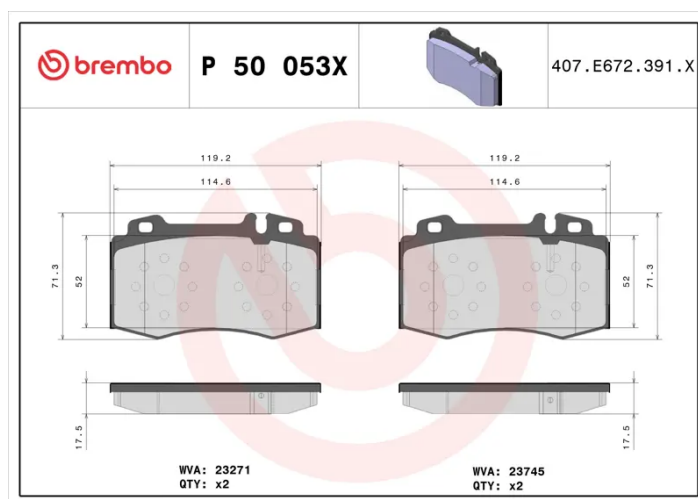

## P 50 053X

The P 50 053X Xtra brake pad is synonymous with reliability

Brembo Xtra brake pads, developed to enhance the advantages of the Xtra and Max discs, are made using the special BRM X L01 compound which consists of more than 30 different components. Compared with the compound used for original-equivalent pads, the new solution assures a higher friction coefficient, which translates to more precise and stable braking, at both high and low temperatures. All this makes for greater driving comfort and improved pedal modularity, without compromising the product's mileage output.

### Technical specifications

EAN code <b>8020584114995</b>	Axle <b>Front</b>	Thickness <b>18 mm</b>
Width <b>120 mm</b>	Height <b>71 mm</b>	Braking system <b>Brembo</b>
Wear indicator <b>Prepared for wear indicator</b>	WVA number <b>23271,23745</b>	Accessories <b>With anti-squeal shim</b>