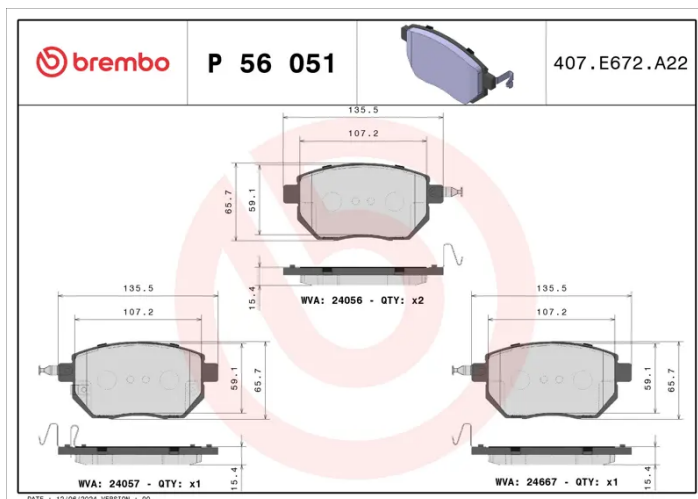

BRAKE PAD

P 56 051

The P 56 051 brake pad is synonymous with reliability

The Brembo brake pad guarantees ultimate safety when braking thanks to the use of more than 100 different compounds, designed according to the type of vehicle and use. Stopping distances reduced to a minimum, maximum driving comfort and silent operation are the most important features of Brembo materials. Brembo brake pads are supplied together with an extensive range of accessories and assembly kits for professional-standard installation.

- ✓ OE-equivalent
- ✓ Brembo quality
- ✓ ECE-R90 certificate
- ✓ Safety
- ✓ Performance
- ✓ Comfort

Technical specifications

EAN code 8020584055311	Axle Front	Thickness 16 mm
Width 136 mm	Height 66 mm	Braking system Tokico
Wear indicator Acoustic	WVA number 24056,24057,24667	Accessories With anti-squeal shim