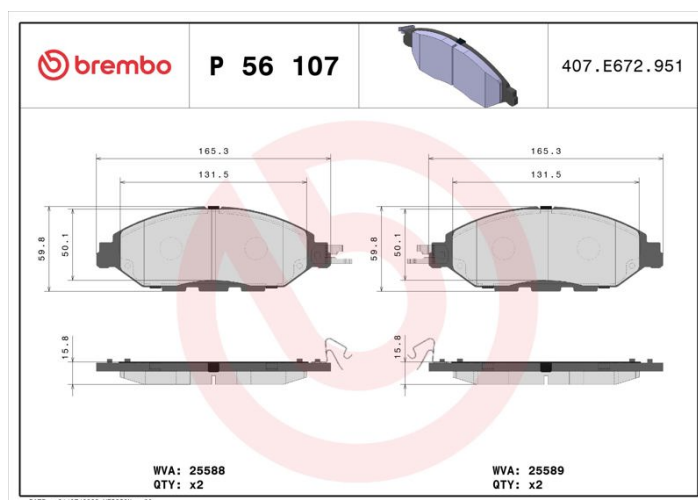

BRAKE PAD

P 56 107

The P 56 107 brake pad is synonymous with reliability

The Brembo brake pad guarantees ultimate safety when braking thanks to the use of more than 100 different compounds, designed according to the type of vehicle and use. Stopping distances reduced to a minimum, maximum driving comfort and silent operation are the most important features of Brembo materials. Brembo brake pads are supplied together with an extensive range of accessories and assembly kits for professional-standard installation.

- ✓ OE-equivalent
- ✓ Brembo quality
- ✓ ECE-R90 certificate
- ✓ Safety
- ✓ Performance
- ✓ Comfort

Technical specifications

| | | |
|----------------------|--------------------|--------------|
| EAN code | Axle | Thickness |
| 8020584118597 | Front | 16 mm |
| Width | Height | |
| 166 mm | 60 mm | |
| Wear indicator | WVA number | |
| Acoustic | 25588,25589 | |