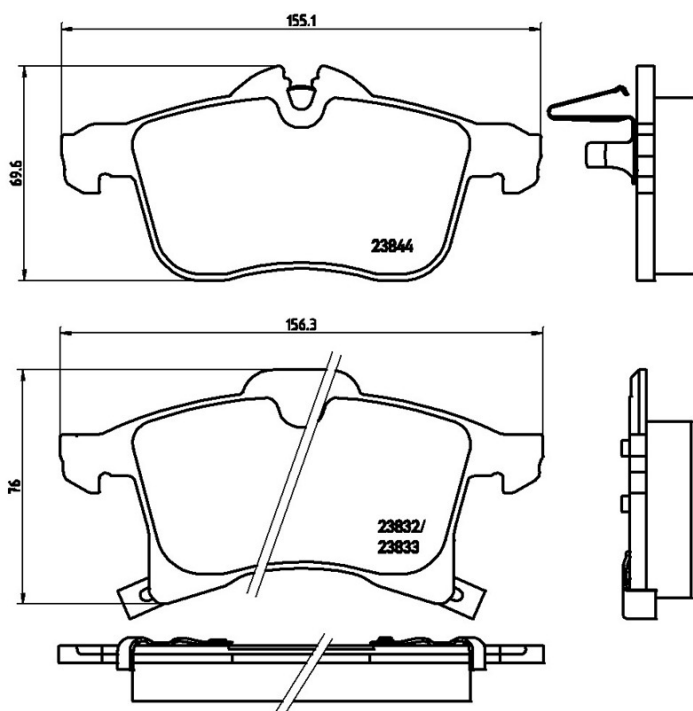

BRAKE PAD XTRA

P 59 045X

The P 59 045X Xtra brake pad is synonymous with reliability

Brembo Xtra brake pads, developed to enhance the advantages of the Xtra and Max discs, are made using the special BRM X L01 compound which consists of more than 30 different components. Compared with the compound used for original-equivalent pads, the new solution assures a higher friction coefficient, which translates to more precise and stable braking, at both high and low temperatures. All this makes for greater driving comfort and improved pedal modularity, without compromising the product's mileage output.

- ✓ OE-equivalent
- ✓ Brembo quality
- ✓ ECE-R90 certificate
- ✓ Safety
- ✓ Performance
- ✓ Sports driving

Technical specifications

EAN code	Axle	Thickness
8020584069059	Front	20 mm
Width	Height	Braking system
155 mm	70 mm	Teves
Wear indicator	WVA number	
Acoustic	23832,23833,23844	