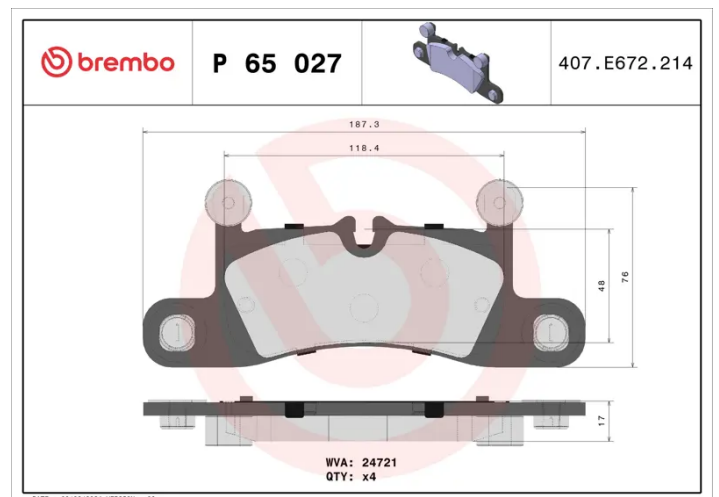

BRAKE PAD

P 65 027

The P 65 027 brake pad is synonymous with reliability

The Brembo brake pad guarantees ultimate safety when braking thanks to the use of more than 100 different compounds, designed according to the type of vehicle and use. Stopping distances reduced to a minimum, maximum driving comfort and silent operation are the most important features of Brembo materials. Brembo brake pads are supplied together with an extensive range of accessories and assembly kits for professional-standard installation.

- ✓ OE-equivalent
- ✓ Brembo quality
- ✓ ECE-R90 certificate
- ✓ Safety
- ✓ Performance
- ✓ Comfort

Technical specifications

EAN code 8020584103654	Axle Rear	Thickness 17 mm
Width 188 mm	Height 80 mm	Braking system Brembo
Wear indicator Prepared for wear indicator	WVA number 24721	Accessories With anti-squeal shim With counterweights