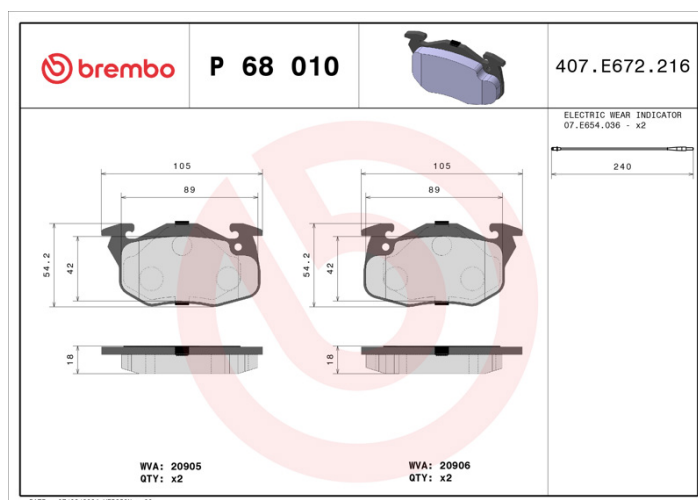

BRAKE PAD

P 68 010

The P 68 010 brake pad is synonymous with reliability

The Brembo brake pad guarantees ultimate safety when braking thanks to the use of more than 100 different compounds, designed according to the type of vehicle and use. Stopping distances reduced to a minimum, maximum driving comfort and silent operation are the most important features of Brembo materials. Brembo brake pads are supplied together with an extensive range of accessories and assembly kits for professional-standard installation.

- ✓ OE-equivalent
- ✓ Brembo quality
- ✓ ECE-R90 certificate
- ✓ Safety
- ✓ Performance
- ✓ Comfort

Technical specifications

EAN code	Axle	Thickness
8020584056738	Front	18 mm
Width	Height	Braking system
105 mm	54 mm	Bendix
Wear indicator	WVA number	
Electric	20906,20905,20986,20987	