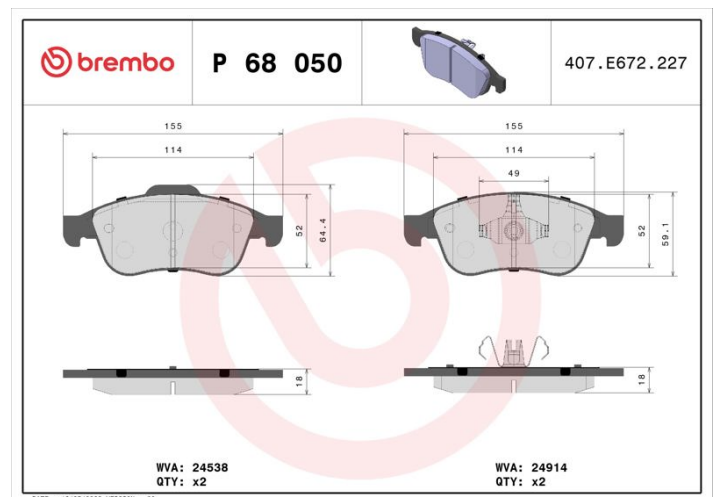

BRAKE PAD

P 68 050

The P 68 050 brake pad is synonymous with reliability

The Brembo brake pad guarantees ultimate safety when braking thanks to the use of more than 100 different compounds, designed according to the type of vehicle and use. Stopping distances reduced to a minimum, maximum driving comfort and silent operation are the most important features of Brembo materials. Brembo brake pads are supplied together with an extensive range of accessories and assembly kits for professional-standard installation.

- ✓ OE-equivalent
- ✓ Brembo quality
- ✓ ECE-R90 certificate
- ✓ Safety
- ✓ Performance
- ✓ Comfort

Technical specifications

EAN code 8020584090817	Axle Front	Thickness 18 mm
Width 155 mm	Height 59 mm	Braking system Teves
Wear indicator Without	WVA number 24538,24914	Accessories With piston clip