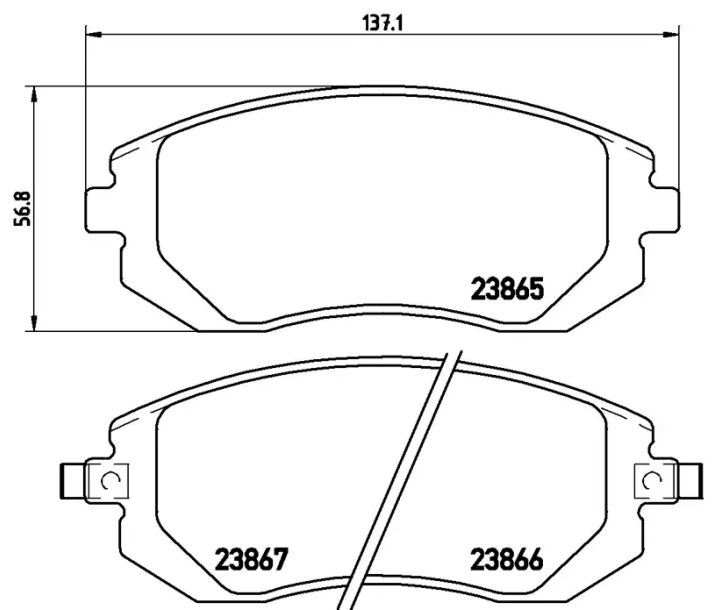

### Technical specifications

EAN code	Axle	Thickness
<b>8020584057209</b>	<b>Front</b>	<b>16 mm</b>
Width	Height	Braking system
<b>137 mm</b>	<b>57 mm</b>	<b>Tokico</b>
Wear indicator	WVA number	Accessories
<b>Acoustic</b>	<b>23866,23867,23865</b>	<b>With anti-squeal shim</b>