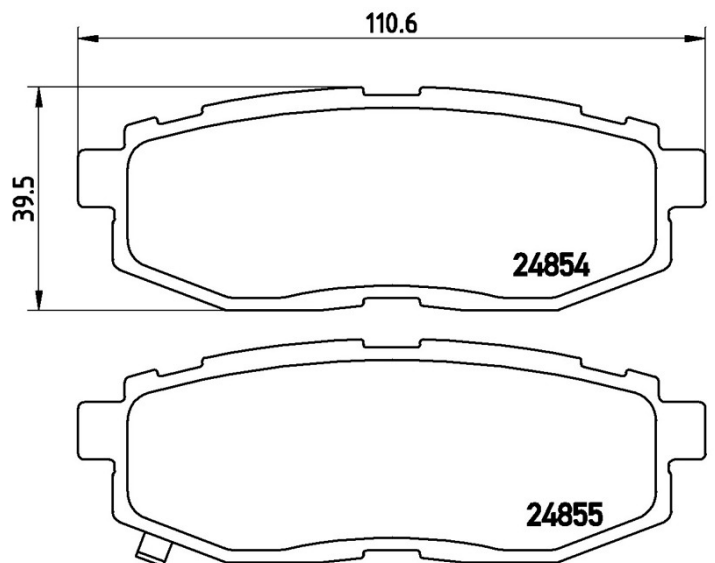

BRAKE PAD

P 78 018

The P 78 018 brake pad is synonymous with reliability

The Brembo brake pad guarantees ultimate safety when braking thanks to the use of more than 100 different compounds, designed according to the type of vehicle and use. Stopping distances reduced to a minimum, maximum driving comfort and silent operation are the most important features of Brembo materials. Brembo brake pads are supplied together with an extensive range of accessories and assembly kits for professional-standard installation.

- ✓ OE-equivalent
- ✓ Brembo quality
- ✓ ECE-R90 certificate
- ✓ Safety
- ✓ Performance
- ✓ Comfort
- ✓ With accessories

Technical specifications

EAN code 8020584090862	Axle Rear	Thickness 16 mm
Width 111 mm	Height 40 mm	Braking system NBK
Wear indicator Acoustic	WVA number 24855,24854	Accessories With accessories