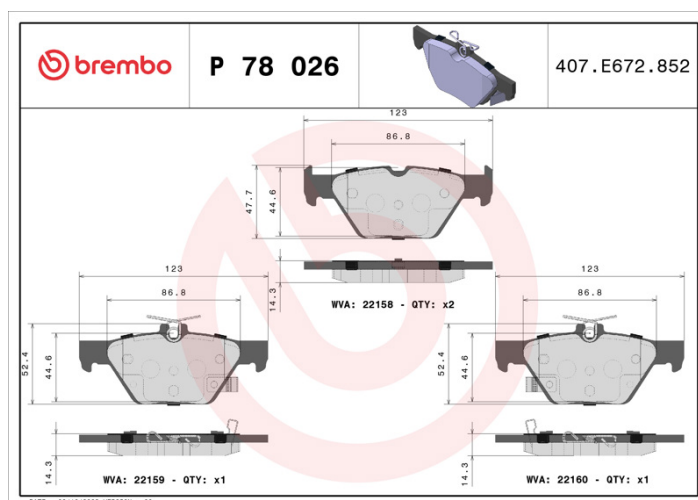

BRAKE PAD

P 78 026

The P 78 026 brake pad is synonymous with reliability

The Brembo brake pad guarantees ultimate safety when braking thanks to the use of more than 100 different compounds, designed according to the type of vehicle and use. Stopping distances reduced to a minimum, maximum driving comfort and silent operation are the most important features of Brembo materials. Brembo brake pads are supplied together with an extensive range of accessories and assembly kits for professional-standard installation.

- ✓ OE-equivalent
- ✓ Brembo quality
- ✓ ECE-R90 certificate
- ✓ Safety
- ✓ Performance
- ✓ Comfort

Technical specifications

EAN code 8020584086971	Axle Rear	Thickness 15 mm
Width 123 mm	Height 48 mm	Braking system Akebono
Wear indicator Acoustic	WVA number 22158,22159,22160	Accessories With anti-squeal shim