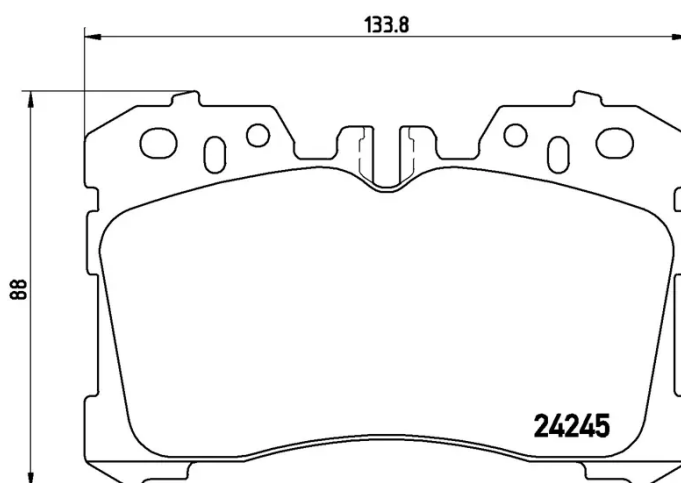

### Technical specifications

EAN code	Axle	Thickness
<b>8020584062135</b>	<b>Front</b>	<b>19 mm</b>
Width	Height	Braking system
<b>134 mm</b>	<b>88 mm</b>	<b>Advics</b>
Wear indicator	WVA number	Accessories
<b>Prepared for wear indicator</b>	<b>24245</b>	<b>With anti-squeal shim</b>