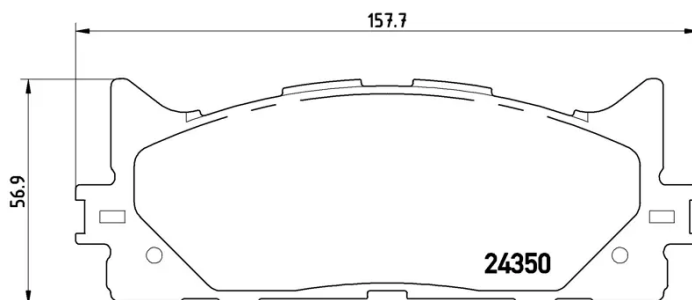

BRAKE PAD

P 83 117

The P 83 117 brake pad is synonymous with reliability

The Brembo brake pad guarantees ultimate safety when braking thanks to the use of more than 100 different compounds, designed according to the type of vehicle and use. Stopping distances reduced to a minimum, maximum driving comfort and silent operation are the most important features of Brembo materials. Brembo brake pads are supplied together with an extensive range of accessories and assembly kits for professional-standard installation.

- ✓ OE-equivalent
- ✓ Brembo quality
- ✓ ECE-R90 certificate
- ✓ Safety
- ✓ Performance
- ✓ Comfort
- ✓ With accessories

Technical specifications

EAN code	Axle	Thickness
8020584091098	Front	18 mm
Width	Height	Braking system
158 mm	57 mm	Akebono
Wear indicator	WVA number	Accessories
Without	24350	With accessories With anti-squeal shim