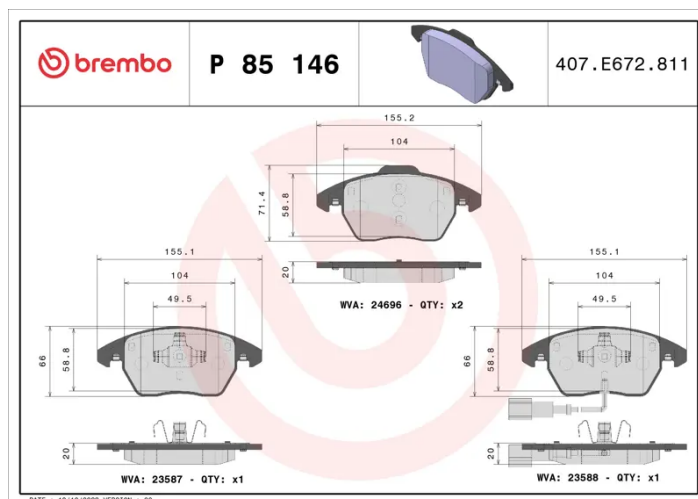

BRAKE PAD

P 85 146

The P 85 146 brake pad is synonymous with reliability

The Brembo brake pad guarantees ultimate safety when braking thanks to the use of more than 100 different compounds, designed according to the type of vehicle and use. Stopping distances reduced to a minimum, maximum driving comfort and silent operation are the most important features of Brembo materials. Brembo brake pads are supplied together with an extensive range of accessories and assembly kits for professional-standard installation.

- ✓ OE-equivalent
- ✓ Brembo quality
- ✓ ECE-R90 certificate
- ✓ Safety
- ✓ Performance
- ✓ Comfort
- ✓ With accessories

Technical specifications

EAN code 8020584081242	Axle Front	Thickness 20 mm
Width 155 mm	Height 66 mm	Braking system Teves
Wear indicator Electric	WVA number 23588,24696,23587	Accessories With anti-squeal shim With piston clip With accessories