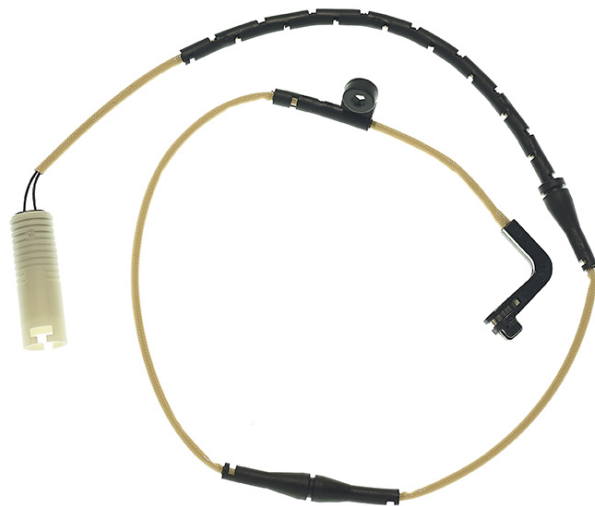

BRAKE PAD ACCESSORY

A 00 237

The A 00 237 brake pad accessory is synonymous with reliability

Brembo brake pad accessories allow for quick and safe replacement of Brembo brake pads. Replacing the accessories concurrently with the brake pads guarantees safe and silent braking system operation.

- ✓ OE-equivalent
- ✓ Brembo quality
- ✓ Safety
- ✓ Quick assembly

Technical specifications

EAN code Axle Length
8020584065693 Rear 845 mm

Type
Wear indicator

COMPATIBLE VEHICLES

COMPATIBLE OE PART NUMBERS