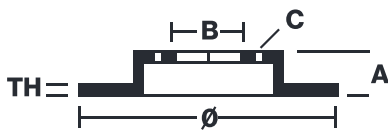

SPORT | TY3 BRAKE DISC

59.E114.09

The 59.E114.09 brake disc is synonymous with reliability

Type-3 slotting used to distinguish the Brembo SPORT | TY3 brake disc is widely used in professional motorsports. It therefore offers superior initial response with excellent release characteristics, improving braking performance while giving the vehicle an aggressive appearance. The Brembo logo on the braking surface adds an exclusive and unique touch to the vehicle. The SPORT | TY3 brake discs are plug-and-play since they replace OE discs directly.

- ✓ OE-equivalent
- ✓ Brembo quality
- ✓ ECE-R90 certificate
- ✓ Safety
- ✓ Performance
- ✓ Comfort
- ✓ Sports driving
- ✓ Sparty look

Technical specifications

Diameter	Thickness (TH)	Height (A)
253 mm	10 mm	51 mm
Number of holes (C)	Brake disc type	Centering
5	Solid	65 mm
Min. thickness	Tightening torque	Axle
8,5 mm	120 Nm	Rear
Units per box	EAN code	
1	8020584604809	

	59.E114.09	DIMENSIONI 253 x 9.8mm
		MIN TH 8,5mm
		WEIGHT 3,51kg

Date: 2011/2023 | Version: 3.00