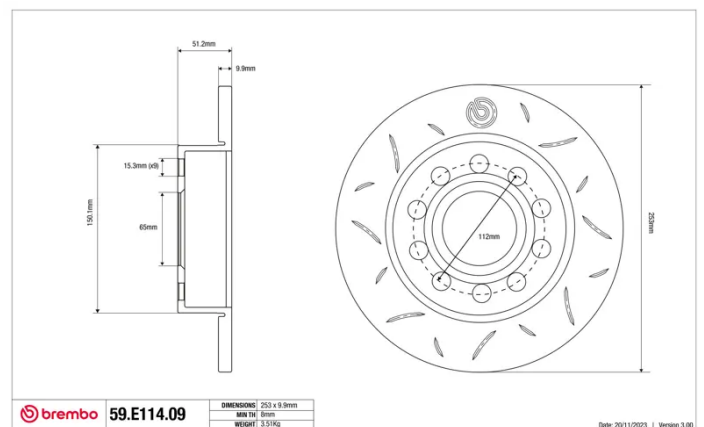

SPORT | TY3 BRAKE DISC

59.E114.09

The 59.E114.09 brake disc is synonymous with reliability

Type-3 slotting used to distinguish the Brembo SPORT | TY3 brake disc is widely used in professional motorsports. It therefore offers superior initial response with excellent release characteristics, improving braking performance while giving the vehicle an aggressive appearance. The Brembo logo on the braking surface adds an exclusive and unique touch to the vehicle. The SPORT | TY3 brake discs are plug-and-play since they replace OE discs directly.

- ✓ OE-equivalent
- ✓ Brembo quality
- ✓ ECE-R90 certificate
- ✓ Safety
- ✓ Performance
- ✓ Comfort
- ✓ Sports driving
- ✓ Sparty look

Technical specifications

Diameter	Thickness (TH)	Height (A)
253 mm	10 mm	51 mm
Number of holes (C)	Brake disc type	Centering
5	Solid	65 mm
Min. thickness	Tightening torque	Axle
8,5 mm	120 Nm	Rear
Units per box	EAN code	
1	8020584604809	

	59.E114.09	DIMENSIONI 253 x 9.8mm
		MIN TH 8,5mm
		WEIGHT 3,51kg

Date: 2011/2023 | Version: 3.00