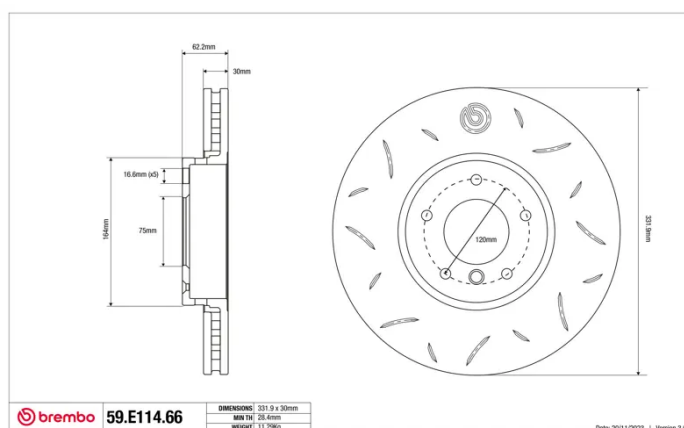

Technical specifications

Diameter	Thickness (TH)	Height (A)
332 mm	30 mm	62 mm
Number of holes (C)	Brake disc type	Centering
5	Solid	75 mm
Min. thickness	Tightening torque	Axle
28,4 mm	140 Nm	Front
Units per box	EAN code	
1	8020584605394