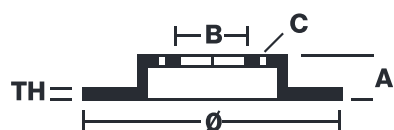

SPORT | TY3 BRAKE DISC

59.E114.98

The 59.E114.98 brake disc is synonymous with reliability

Type-3 slotting used to distinguish the Brembo SPORT | TY3 brake disc is widely used in professional motorsports. It therefore offers superior initial response with excellent release characteristics, improving braking performance while giving the vehicle an aggressive appearance. The Brembo logo on the braking surface adds an exclusive and unique touch to the vehicle. The SPORT | TY3 brake discs are plug-and-play since they replace OE discs directly.

- ✓ OE-equivalent
- ✓ Brembo quality
- ✓ ECE-R90 certificate
- ✓ Safety
- ✓ Performance
- ✓ Comfort
- ✓ Sports driving
- ✓ Sparty look

Technical specifications

Diameter	Thickness (TH)	Height (A)
340 mm	32 mm	83 mm
Number of holes (C)	Brake disc type	Centering
5	Solid	112 mm
Min. thickness	Tightening torque	Axle
29 mm	112 Nm	Front
Units per box	EAN code	
0	8020584605714	