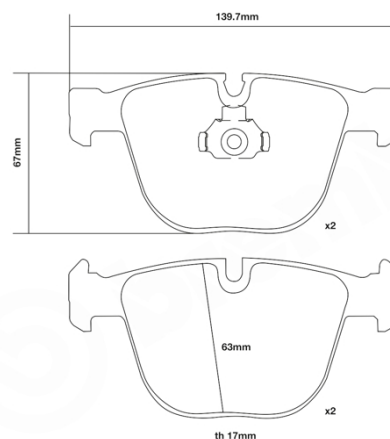

- ✓ OE-equivalent
- ✓ Brembo quality
- ✓ ECE-R90 certificate
- ✓ Safety
- ✓ Performance
- ✓ Comfort
- ✓ Sports driving
- ✓ Sporty look

Technical specifications

Width	Thickness	
140 mm	17 mm	
Wear indicator	WVA number	Axle
Prepared for wear indicator	23730	Rear
EAN code		
8020584602737		