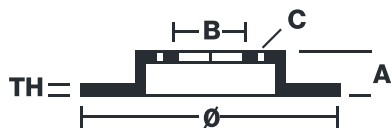

# 168B407D6

The 168B407D6 brake disc is synonymous with reliability

- ✓ OE-equivalent
- ✓ Brembo quality
- ✓ Safety
- ✓ Performance
- ✓ Durability
- ✓ Sports driving

## Technical specifications

Diameter Ø	Thickness (TH)	Number of holes
<b>305 mm</b>	<b>5 mm</b>	<b>5</b>
Hole diameter	Centering (B)	Brake disc type
<b>14 mm</b>	<b>181 mm</b>	<b>Fixed</b>
Surface width	Holes fixing (C)	
	<b>14 mm</b>	
Units per box		
<b>1</b>		