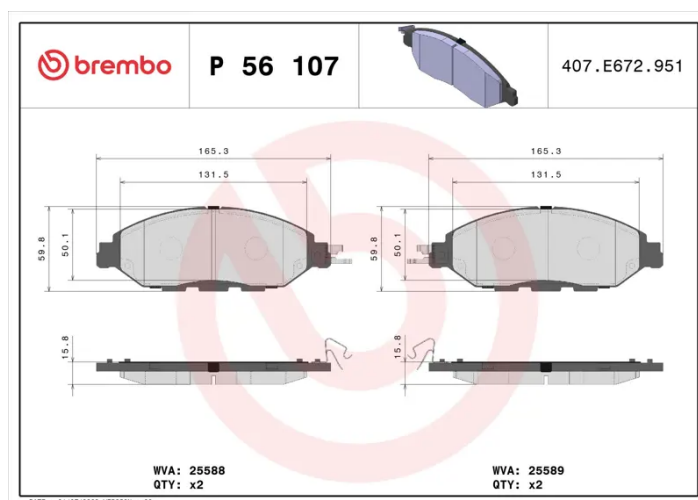

BRAKE PAD

P 56 107

The P 56 107 brake pad is synonymous with reliability

The Brembo brake pad guarantees ultimate safety when braking thanks to the use of more than 100 different compounds, designed according to the type of vehicle and use. Stopping distances reduced to a minimum, maximum driving comfort and silent operation are the most important features of Brembo materials. Brembo brake pads are supplied together with an extensive range of accessories and assembly kits for professional-standard installation.

- ✓ OE-equivalent
- ✓ Brembo quality
- ✓ ECE-R90 certificate
- ✓ Safety
- ✓ Performance
- ✓ Comfort

Technical specifications

EAN code 8020584118597	Axle Front	Thickness 16 mm
Width 166 mm	Height 60 mm	
Wear indicator Acoustic	WVA number 25589,25588	Accessories With anti-squeal shim