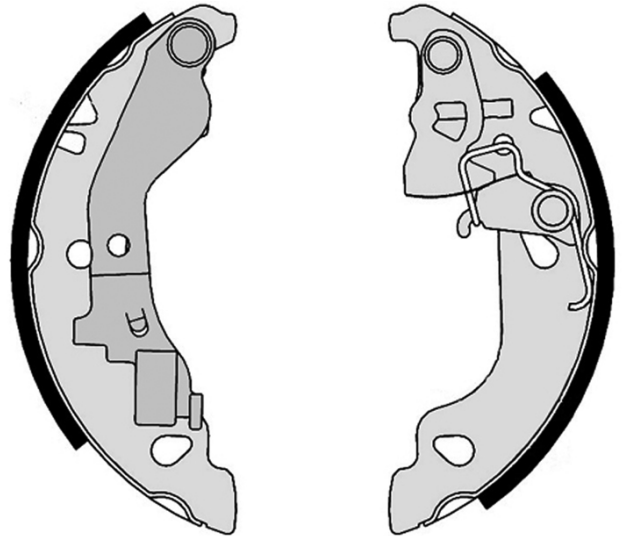

## S 23 520

The S 23 520 brake shoe is synonymous with reliability

Brembo brake shoes of original equipment quality guarantee the safe and reliable performance of your drum braking system. All Brembo brake shoes are accompanied by a ECE-R90 homologation certificate.

### Technical specifications

EAN code  
8432509640470

Rear

Diameter  
180 mm

Width  
32 mm

Braking system  
AP Lockheed

Parking brake lever  
With handbrake lever

COMPATIBLE VEHICLES