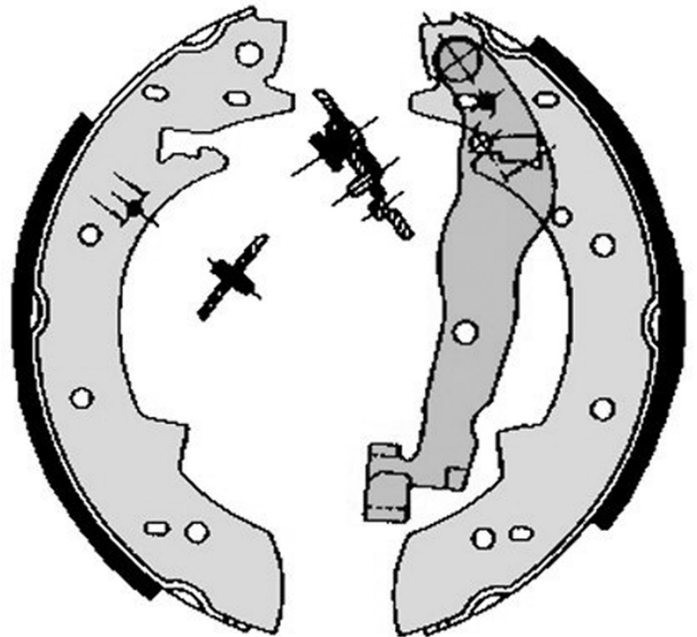

Technical specifications

EAN code
8432509643761

Rear

Diameter
229 mm

Width
42 mm

Braking system
TRW-Lucas

Parking brake lever