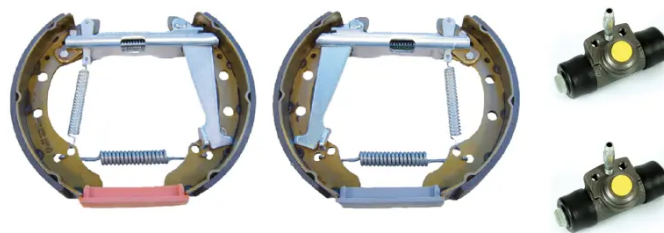

## SHOE KIT K 85 036

The K 85 036 shoe kit is synonymous with reliability

The Brembo Kit & Fit is the ideal solution for the maintenance of drum brakes: everything you need for quick and efficient servicing is supplied in a single pre-assembled package, all with guaranteed Brembo quality. The kit contains all the components necessary for drum brake maintenance: shoes, brake wheel cylinders, springs, lubricant, and fixing kit.

- ✓ OE-equivalent
- ✓ Brembo quality
- ✓ ECE-R90 certificate
- ✓ Safety
- ✓ Durability
- ✓ Quick assembly
- ✓ With accessories
- ✓ Pre-Assembled Kit

### Technical specifications

EAN code	Axle	Diameter
<b>8020584077160</b>	<b>Rear</b>	<b>200 mm</b>
Width	Master cylinder diameter	Type of assembly
<b>40 mm</b>	<b>17 mm</b>	<b>Pre-assembled</b>
Braking system	Brake proportioning valve	
<b>VAG</b>	<b>Manual</b>	