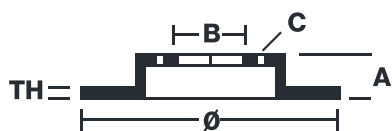

BRAKE DISC

08.7165.10

The **08.7165.10** brake disc is synonymous with reliability

The Brembo brake disc is fully interchangeable with an Original Equipment brake disc. The control of the entire production cycle allows Brembo to offer brake discs with outstanding performance levels, reliability, durability and comfort in all conditions of use. All Brembo brake discs are accompanied by the ECE-R90 homologation.

- ✓ OE-equivalent
- ✓ Brembo quality
- ✓ ECE-R90 certificate
- ✓ Safety
- ✓ Fastening screws

Technical specifications

EAN code	Axle	Diameter Ø
8020584319956	Rear	230 mm
Thickness (TH)	Height (A)	Number of holes (C)
9 mm	40 mm	5
Brake disc type	Centering (B)	Min. thickness
Solid	65 mm	7 mm
Tightening torque		
120 Nm		