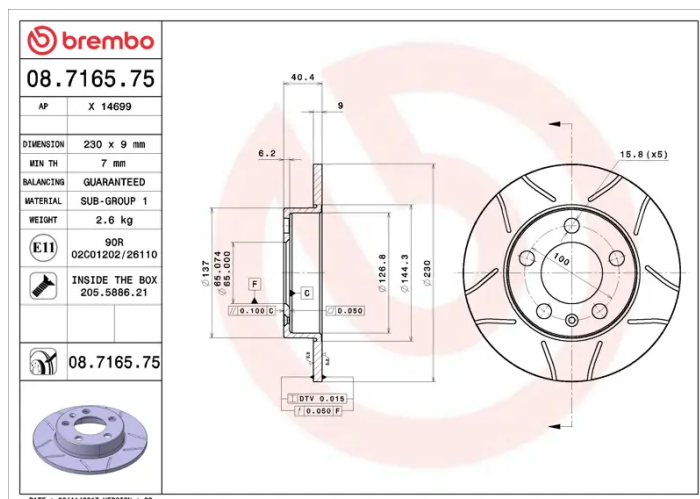

- ✓ Brembo quality
- ✓ ECE-R90 certificate
- ✓ Performance
- ✓ Sports driving
- ✓ Sporty look
- ✓ Anti-corrosion
- ✓ Fastening screws

Technical specifications

EAN code
8020584013663

Axle
Rear

Diameter Ø
230 mm

Thickness (TH)
9 mm

Height (A)
40 mm

Number of holes (C)
5

Brake disc type
Solid

Centering (B)
65 mm

Min. thickness
7 mm

Tightening torque
120 Nm

COMPATIBLE VEHICLES