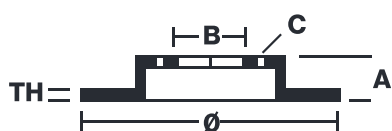

BRAKE DISC MAX

08.7165.75

The 08.7165.75 Max brake disc is synonymous with reliability

The Brembo Max brake disc features grooves on the braking surface. The special shape of the grooves generates greater fading resistance and constant renewal of friction material, quickly restoring optimum braking conditions. The UV paint completes the sporty look.

- ✓ Brembo quality
- ✓ ECE-R90 certificate
- ✓ Performance
- ✓ Sports driving
- ✓ Sporty look
- ✓ Anti-corrosion
- ✓ Fastening screws

Technical specifications

EAN code
8020584013663

Axle
Rear

Diameter Ø
230 mm