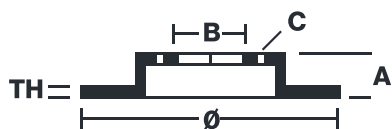

### Technical specifications

EAN code  
**8020584217573**

Axle  
**Rear**

Diameter Ø  
**278 mm**

Thickness (TH)  
**12 mm**

Height (A)  
**43 mm**

Number of holes (C)  
**5**

Brake disc type  
**Solid**