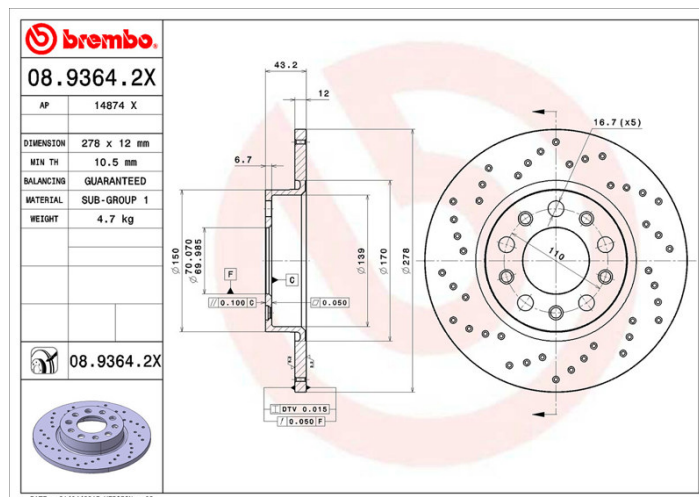

### Technical specifications

EAN code  
**8020584217573**

Axle  
**Rear**

Diameter Ø  
**278 mm**

Thickness (TH)  
**12 mm**

Height (A)  
**43 mm**

Number of holes (C)  
**5**

Brake disc type  
**Solid**

Centering (B)  
**70 mm**

Min. thickness  
**10,5 mm**

Tightening torque  
**120 Nm**