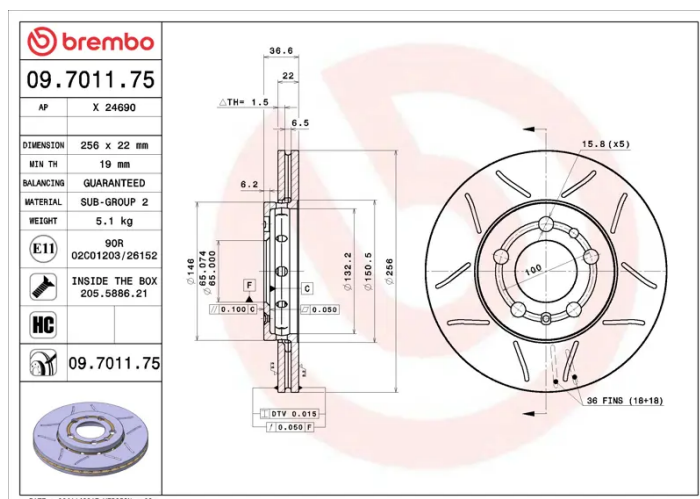

### Technical specifications

EAN code  
**8020584011898**

Axle  
**Front**

Diameter  $\varnothing$   
**256 mm**

Thickness (TH)  
**22 mm**

Height (A)  
**37 mm**

Number of holes (C)  
**5**

Brake disc type  
**Ventilated**

Centering (B)  
**65 mm**

Min. thickness  
**19 mm**

Tightening torque  
**120 Nm**

COMPATIBLE VEHICLES