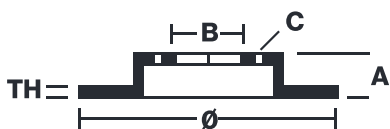

BRAKE DISC PAINTED

09.8695.11

The 09.8695.11 painted brake disc is synonymous with reliability

The Brembo brake disc with special UV paint treatment guarantees superior corrosion resistance for the product, thanks to the protective coating on the outer edges and on the disc hub. The UV paint not only gives the disc a clean, shiny appearance but is also beneficial for the environment as the water-based UV paint treatment does not require the use of chemical solvents and is a low energy consumption process.

- ✓ OE-equivalent
- ✓ Brembo quality
- ✓ ECE-R90 certificate
- ✓ Safety
- ✓ Anti-corrosion
- ✓ Fastening screws

Technical specifications

EAN code 8020584031155	Axle Front	Diameter \varnothing 266 mm
Thickness (TH) 22 mm	Height (A) 34 mm	Number of holes (C) 4
Brake disc type Ventilated	Centering (B) 66 mm	Min. thickness 20 mm
Tightening torque 90 Nm		

09.8695.14	
AP	24787 V-24787 E
BRECO	BV 8414-BS 8414
DIMENSION	266 x 22 mm
MIN TH	20 mm
BALANCING	GUARANTEED
MATERIAL	SUB-GROUP 1
WEIGHT	5 kg
	DA
	KBA 60436 205.5886.21
	09.8695.11
<small>DATE : 23/05/2014 VERSION : 00</small>	