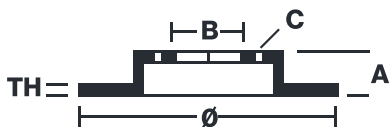

BRAKE DISC PAINTED

09.9145.11

The 09.9145.11 painted brake disc is synonymous with reliability

The Brembo brake disc with special UV paint treatment guarantees superior corrosion resistance for the product, thanks to the protective coating on the outer edges and on the disc hub. The UV paint not only gives the disc a clean, shiny appearance but is also beneficial for the environment as the water-based UV paint treatment does not require the use of chemical solvents and is a low energy consumption process.

- ✓ OE-equivalent
- ✓ Brembo quality
- ✓ ECE-R90 certificate
- ✓ Safety
- ✓ Anti-corrosion
- ✓ Fastening screws

Technical specifications

EAN code
8020584024287

Axle
Front

Diameter Ø
288 mm

Thickness (TH)
25 mm