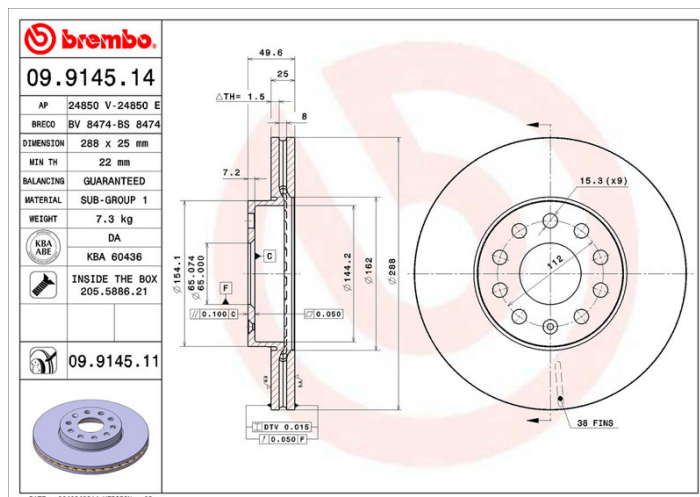

- ✓ OE-equivalent
- ✓ Brembo quality
- ✓ ECE-R90 certificate
- ✓ Safety
- ✓ Anti-corrosion
- ✓ Fastening screws

Technical specifications

EAN code
8020584024287

Axle
Front

Diameter Ø
288 mm

Thickness (TH)
25 mm

Height (A)
50 mm

Number of holes (C)
5

Brake disc type
Ventilated

Centering (B)
65 mm

Min. thickness
22 mm

Tightening torque
120 Nm

COMPATIBLE VEHICLES

COMPATIBLE OE PART NUMBERS