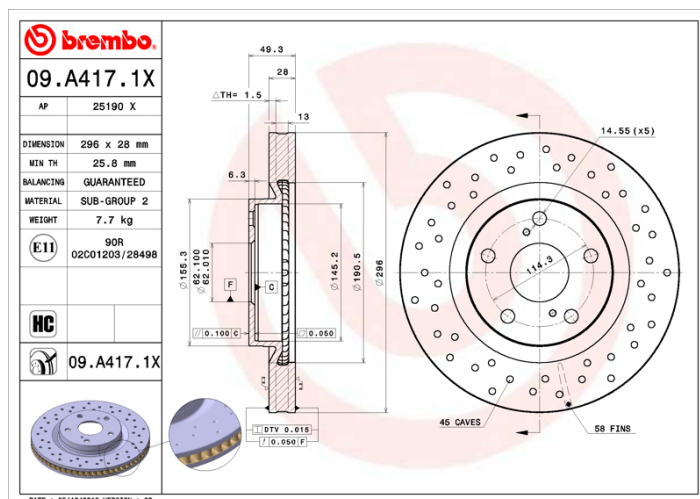

### Technical specifications

EAN code  
**8020584225448**

Axle  
**Front**

Diameter  $\varnothing$   
**296 mm**

Thickness (TH)  
**28 mm**

Height (A)  
**49 mm**

Number of holes (C)  
**5**

Brake disc type  
**Ventilated**

Centering (B)  
**62 mm**

Min. thickness  
**25,8 mm**

Tightening torque  
**103 Nm**

COMPATIBLE VEHICLES