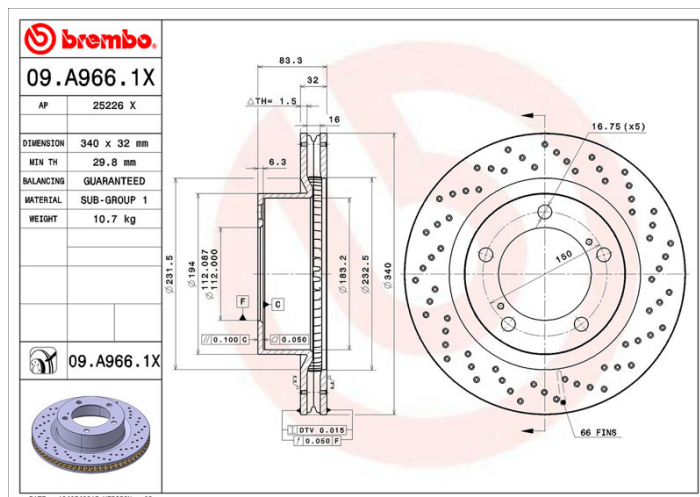

### Technical specifications

EAN code  
**8020584217757**

Axle  
**Front**

Diameter Ø  
**340 mm**

Thickness (TH)  
**32 mm**

Height (A)  
**83 mm**

Number of holes (C)  
**5**

Brake disc type  
**Ventilated**

Centering (B)  
**112 mm**

Min. thickness  
**29,8 mm**

Tightening torque  
**112 Nm**

COMPATIBLE VEHICLES