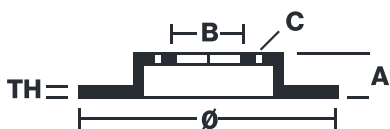

## 09.A966.1X

The 09.A966.1X Xtra brake disc is synonymous with reliability

The Brembo Xtra brake disc features holes on the braking surface. The holes are designed to improve the cooling of the braking system, to generate greater fading resistance and grip in the initial stages of braking. The sports look is also enhanced by the presence of the UV paint.

### Technical specifications

EAN code  
**8020584217757**

Axle  
**Front**

Diameter Ø  
**340 mm**

Thickness (TH)  
**32 mm**

Height (A)  
**83 mm**

Number of holes (C)  
**5**

Brake disc type  
**Ventilated**