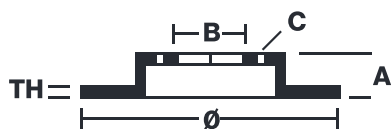

## 09.B461.1X

The 09.B461.1X Xtra brake disc is synonymous with reliability

The Brembo Xtra brake disc features holes on the braking surface. The holes are designed to improve the cooling of the braking system, to generate greater fading resistance and grip in the initial stages of braking. The sports look is also enhanced by the presence of the UV paint.

### Technical specifications

EAN code  
**8020584322888**

Axle  
**Front**

Diameter Ø  
**319 mm**

Thickness (TH)  
**28 mm**

Height (A)  
**67,2 mm**

Number of holes (C)  
**5**

Brake disc type  
**Ventilated**