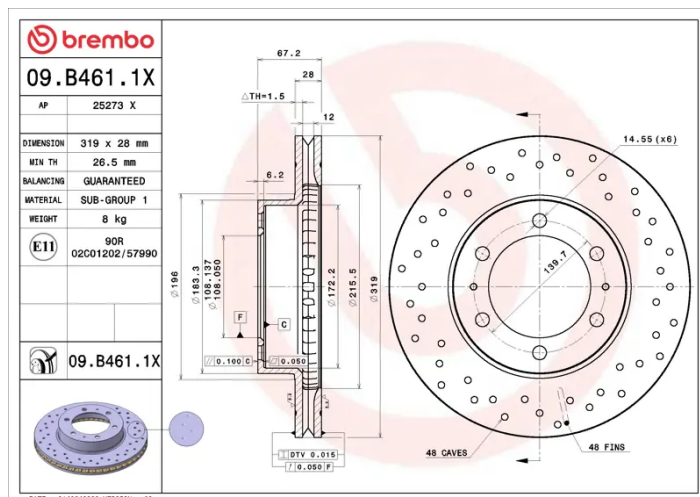

### Technical specifications

EAN code  
**8020584322888**

Axle  
**Front**

Diameter Ø  
**319 mm**

Thickness (TH)  
**28 mm**

Height (A)  
**67,2 mm**

Number of holes (C)  
**5**

Brake disc type  
**Ventilated**

Centering (B)  
**108,1 mm**

Min. thickness  
**26,5 mm**

COMPATIBLE VEHICLES