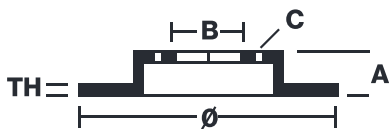

Technical specifications

EAN code	Axle	Diameter Ø
-	Front	345 mm
Thickness (TH)	Height (A)	Number of holes (C)
30 mm	52 mm	5
Brake disc type	Centering (B)	Min. thickness
Ventilated	68 mm	28 mm

COMPATIBLE VEHICLES