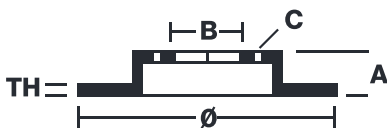

Brake disc technical specifications

Diameter	Thickness (TH)	Height (A)
300 mm	28 mm	68,5 mm

Number of holes (C)	Brake disc type	Centering (B)
6	Solid	85 mm

Min. thickness