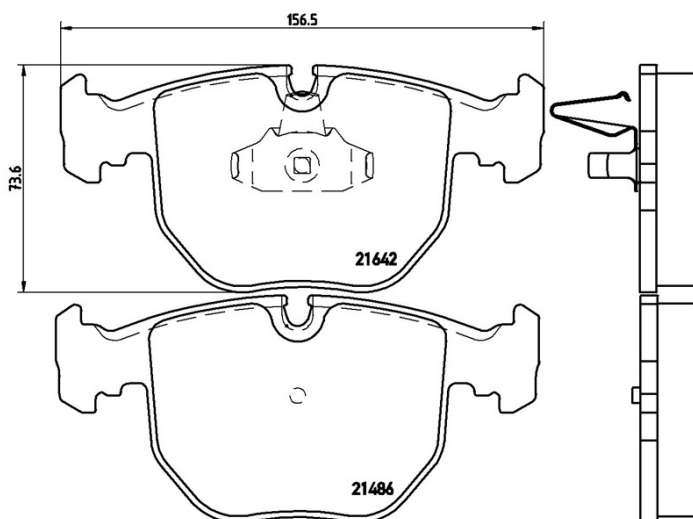

- ✓ OE-equivalent
- ✓ Brembo quality
- ✓ ECE-R90 certificate
- ✓ Safety
- ✓ Performance
- ✓ Comfort

Technical specifications

EAN code
8020584050217

Axle
Front

Thickness
19 mm

Width
157 mm

Height
74 mm

Braking system
Teves

Wear indicator
Prepared for wear indicator

WVA number
21486,21642

Accessories
With piston clip

COMPATIBLE VEHICLES

COMPATIBLE OE PART NUMBERS

34111163227 BMW

34111163307 BMW

34111165227 BMW