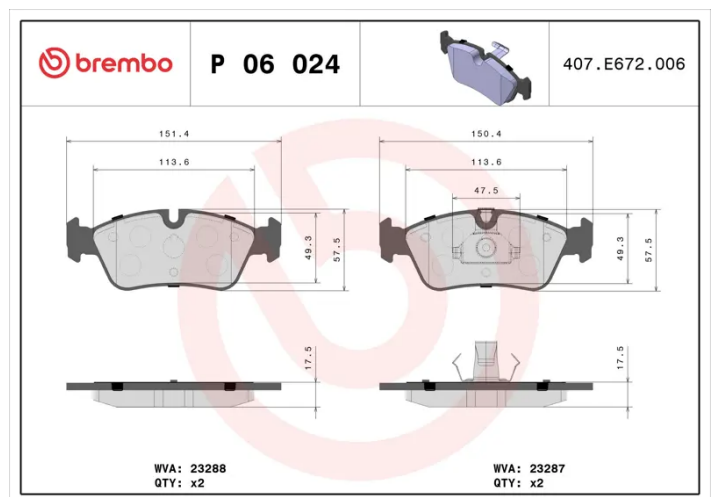

BRAKE PAD

P 06 024

The P 06 024 brake pad is synonymous with reliability

The Brembo brake pad guarantees ultimate safety when braking thanks to the use of more than 100 different compounds, designed according to the type of vehicle and use. Stopping distances reduced to a minimum, maximum driving comfort and silent operation are the most important features of Brembo materials. Brembo brake pads are supplied together with an extensive range of accessories and assembly kits for professional-standard installation.

- ✓ OE-equivalent
- ✓ Brembo quality
- ✓ ECE-R90 certificate
- ✓ Safety
- ✓ Performance
- ✓ Comfort
- ✓ With accessories

Technical specifications

EAN code 8020584050248	Axle Front	Thickness 18 mm
Width 151 mm	Height 58 mm	Braking system Teves
Wear indicator Prepared for wear indicator	WVA number 23287,23288	Accessories With accessories With anti-squeal shim With piston clip