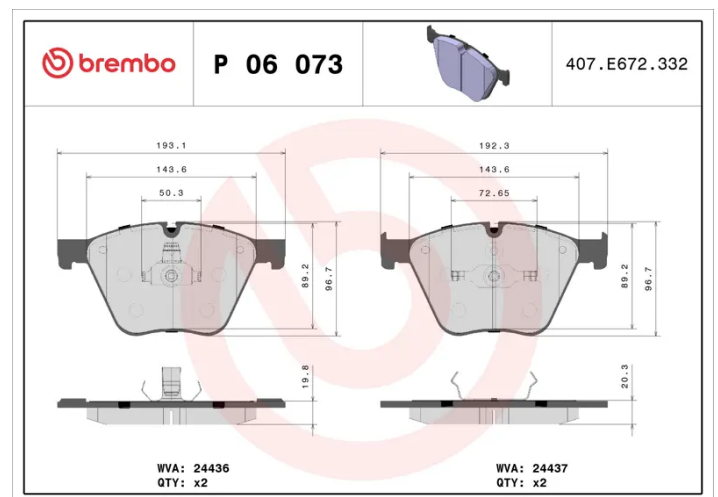

BRAKE PAD

P 06 073

The P 06 073 brake pad is synonymous with reliability

The Brembo brake pad guarantees ultimate safety when braking thanks to the use of more than 100 different compounds, designed according to the type of vehicle and use. Stopping distances reduced to a minimum, maximum driving comfort and silent operation are the most important features of Brembo materials. Brembo brake pads are supplied together with an extensive range of accessories and assembly kits for professional-standard installation.

- ✓ OE-equivalent
- ✓ Brembo quality
- ✓ ECE-R90 certificate
- ✓ Safety
- ✓ Performance
- ✓ Comfort
- ✓ With accessories

Technical specifications

EAN code 8020584102671	Axle Front	Thickness 20 mm
Width 193 mm	Height 97 mm	Braking system Teves
Wear indicator Prepared for wear indicator	WVA number 24436,24437	Accessories With accessories With anti-squeal shim With piston clip