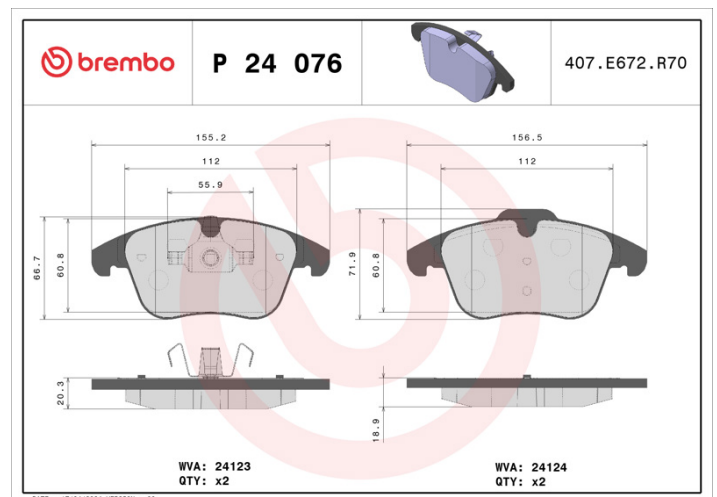

## P 24 076

The P 24 076 brake pad is synonymous with reliability

The Brembo brake pad guarantees ultimate safety when braking thanks to the use of more than 100 different compounds, designed according to the type of vehicle and use. Stopping distances reduced to a minimum, maximum driving comfort and silent operation are the most important features of Brembo materials. Brembo brake pads are supplied together with an extensive range of accessories and assembly kits for professional-standard installation.

### Technical specifications

EAN code <b>8020584060490</b>	Axle <b>Front</b>	Thickness <b>20 mm</b>
Width <b>155 mm</b>	Height <b>67 mm</b>	Braking system <b>Teves</b>
Wear indicator <b>Without</b>	WVA number <b>24123,24124</b>	Accessories <b>With piston clip</b>