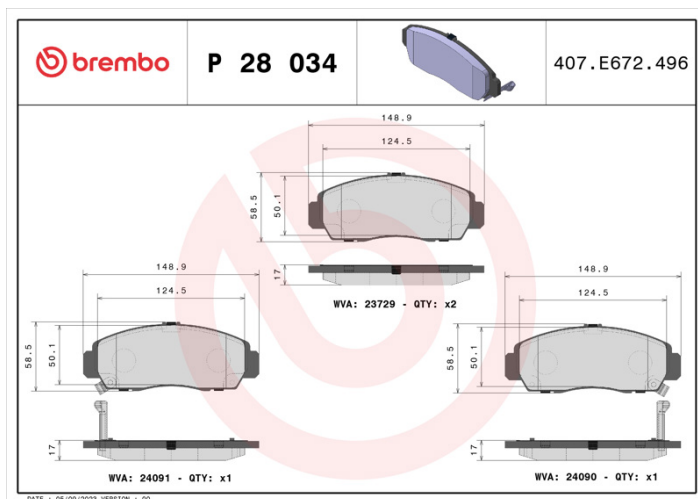

BRAKE PAD

P 28 034

The P 28 034 brake pad is synonymous with reliability

The Brembo brake pad guarantees ultimate safety when braking thanks to the use of more than 100 different compounds, designed according to the type of vehicle and use. Stopping distances reduced to a minimum, maximum driving comfort and silent operation are the most important features of Brembo materials. Brembo brake pads are supplied together with an extensive range of accessories and assembly kits for professional-standard installation.

- ✓ OE-equivalent
- ✓ Brembo quality
- ✓ ECE-R90 certificate
- ✓ Safety
- ✓ Performance
- ✓ Comfort

Technical specifications

EAN code	Axle	Thickness
8020584052686	Front	17 mm
Width	Height	Braking system
149 mm	59 mm	Nissin
Wear indicator	WVA number	
Acoustic	24090,24091,23729	