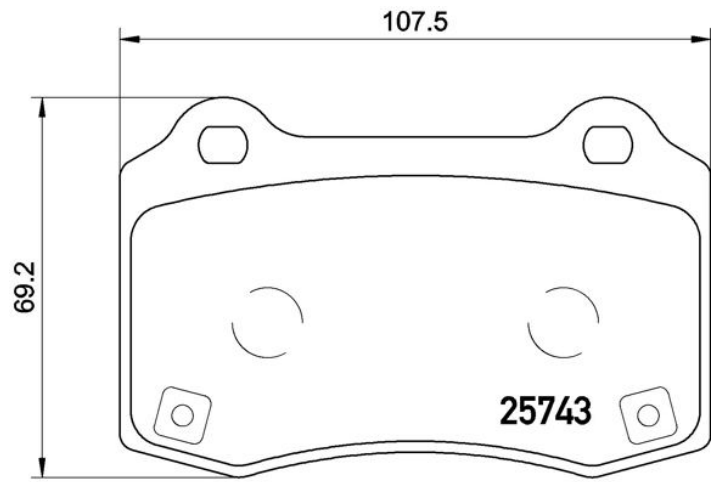

Technical specifications

EAN code
8020584112489

Axle
Rear

Thickness
15 mm

Width
107 mm

Height
69 mm

Braking system
Brembo

Wear indicator
Acoustic

WVA number
25743,25744

COMPATIBLE VEHICLES

COMPATIBLE OE PART NUMBERS

583022MA10	HYUNDAI
68144432AA	JEEP
K68144432AA	JEEP
105506800B	TESLA
105919800A	TESLA
106833100A	TESLA
106833100B	TESLA
106833100C	TESLA
600645300A	TESLA