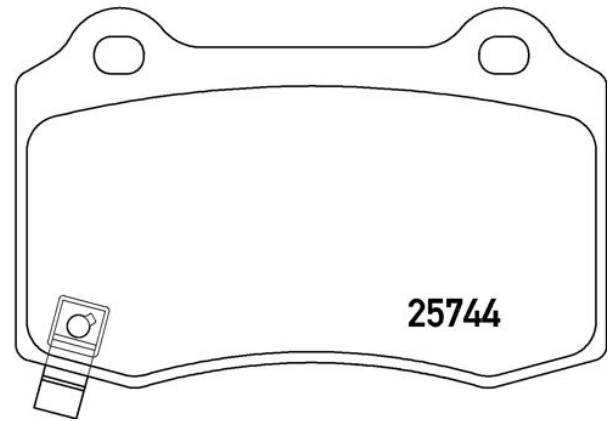

Technical specifications

EAN code
8020584112489

Axle
Rear

Thickness
15 mm

Width
107 mm

Height
69 mm

Braking system
Brembo

Wear indicator
Acoustic

WVA number
25743,25744

COMPATIBLE VEHICLES

COMPATIBLE OE PART NUMBERS

583022MA10	HYUNDAI
68144432AA	JEEP
K68144432AA	JEEP
105506800B	TESLA
105919800A	TESLA
106833100A	TESLA
106833100B	TESLA
106833100C	TESLA
600645300A	TESLA