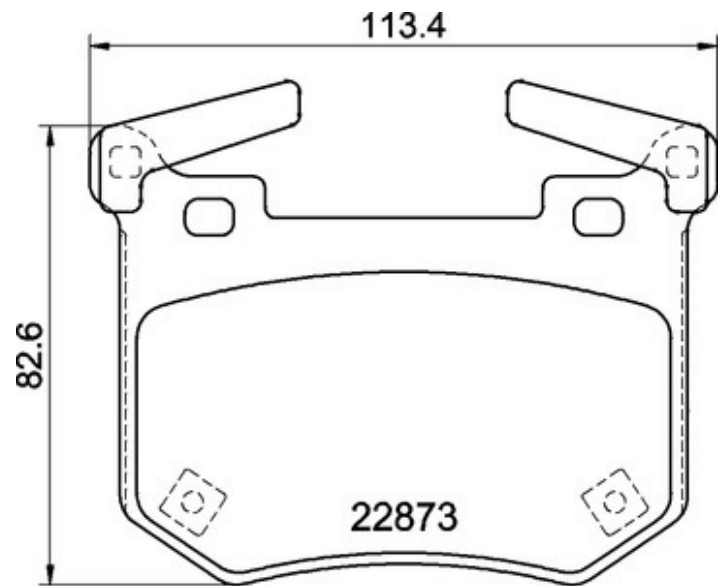

Technical specifications

EAN code
8020584119211

Thickness
15 mm

Width
113 mm

Height
91 mm

Braking system
Brembo

Wear indicator
Acoustic

WVA number
22873,22874,22875

Accessories
With accessories
With anti-squeal
shim
With
counterweights

COMPATIBLE OE PART NUMBERS

58302J5A50

KIA

58302J5A55

KIA