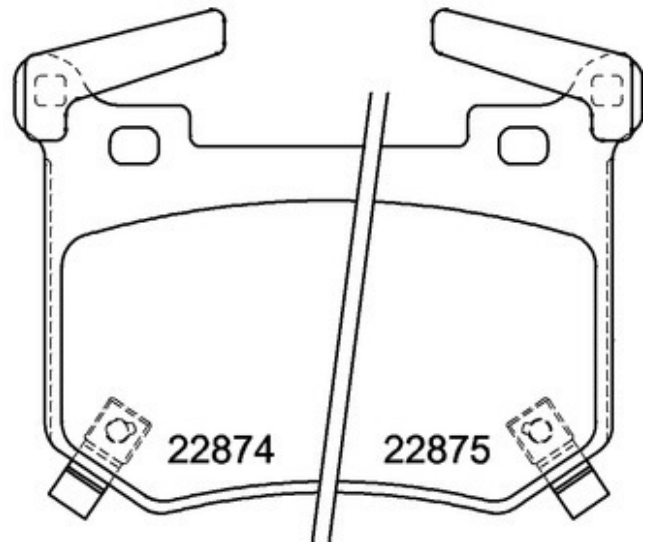

BRAKE PAD

P 30 124

The P 30 124 brake pad is synonymous with reliability

The Brembo brake pad guarantees ultimate safety when braking thanks to the use of more than 100 different compounds, designed according to the type of vehicle and use. Stopping distances reduced to a minimum, maximum driving comfort and silent operation are the most important features of Brembo materials. Brembo brake pads are supplied together with an extensive range of accessories and assembly kits for professional-standard installation.

- ✓ OE-equivalent
- ✓ Brembo quality
- ✓ ECE-R90 certificate
- ✓ Safety
- ✓ Performance
- ✓ Comfort
- ✓ With accessories

Technical specifications

EAN code
8020584119211

Thickness
15 mm

Width
113 mm

Height
91 mm

Braking system
Brembo

Wear indicator
Acoustic

WVA number
22873,22874,22875

Accessories
With accessories
With anti-squeal
shim
With
counterweights

COMPATIBLE OE PART NUMBERS

58302J5A50

KIA

58302J5A55