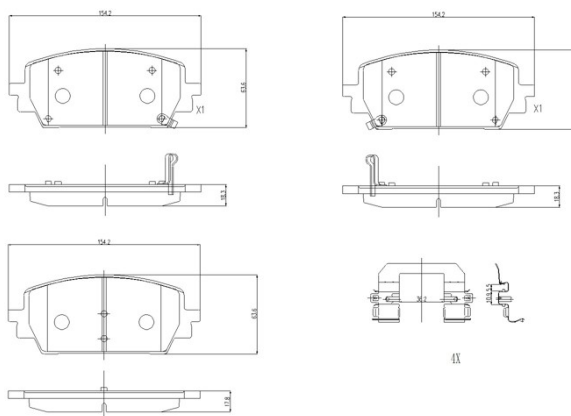

BRAKE PAD

P 30 151

The P 30 151 brake pad is synonymous with reliability

The Brembo brake pad guarantees ultimate safety when braking thanks to the use of more than 100 different compounds, designed according to the type of vehicle and use. Stopping distances reduced to a minimum, maximum driving comfort and silent operation are the most important features of Brembo materials. Brembo brake pads are supplied together with an extensive range of accessories and assembly kits for professional-standard installation.

- ✓ OE-equivalent
- ✓ Brembo quality
- ✓ ECE-R90 certificate
- ✓ Safety
- ✓ Performance
- ✓ Comfort
- ✓ With accessories

Technical specifications

EAN code	Thickness	
8020584124369	18 mm	
Width	Height	
154 mm	64 mm	
Wear indicator	WVA number	Accessories
Acoustic	26465,26466,26467	With accessories