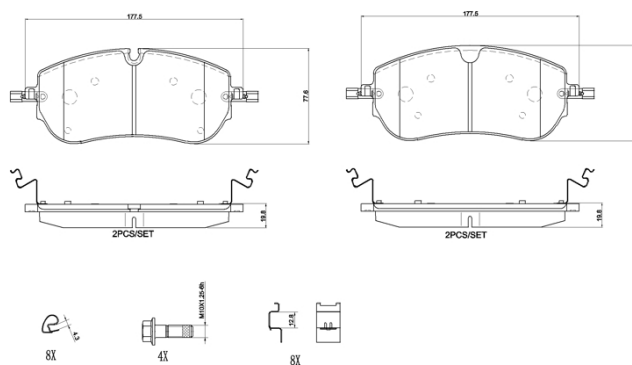

Technical specifications

EAN code
8020584125700

Thickness
20 mm

Width
177 mm

Height
77 mm

Braking system
CBI

Wear indicator
Prepared for wear indicator

WVA number
26510,26511

Accessories
With accessories
With anti-squeal shim
With brake caliper bolts